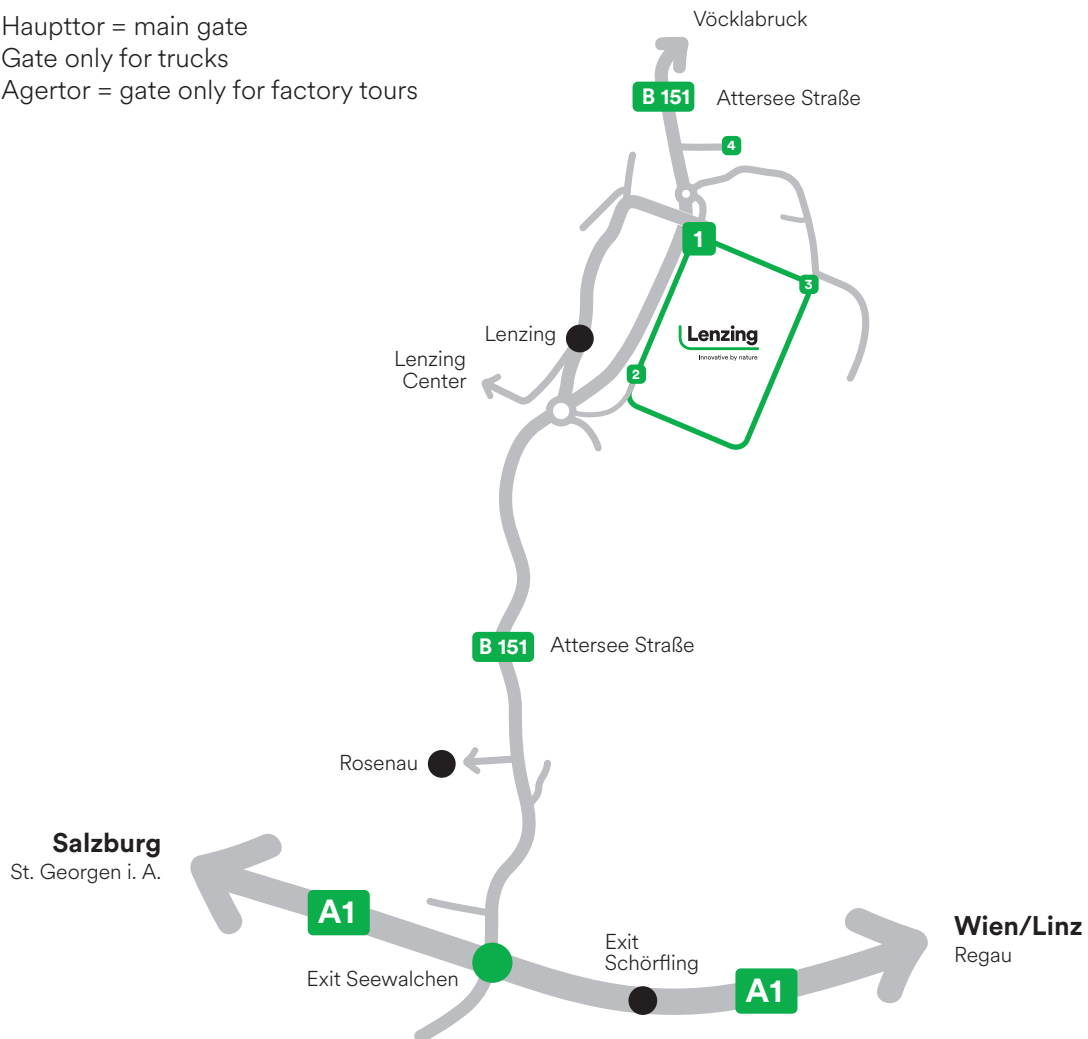

How to find us

- 1 **Tor 1:** Haupttor = main gate
- 2 **Tor 2:** Gate only for trucks
- 3 **Tor 3:** Agertor = gate only for factory tours
- 4 **Tor 4**

By car from Munich/Salzburg:

Highway A1 „Westautobahn“ direction Vienna - exit **Seewalchen** - turn left for **Vöcklabruck/Lenzing** - at the 1st and the 2nd traffic circle, follow the sign for **Lenzing AG, Tor 1** - the main gate is located directly behind the next intersection.

By car from Vienna:

Highway A1 „Westautobahn“ direction Salzburg - exit **Seewalchen** - turn left for **Vöcklabruck/Lenzing** - at the 1st and the 2nd traffic circle, follow the sign for **Lenzing AG, Tor 1** - the main gate is located directly behind the next intersection.

By car from Passau/Ried:

Highway A8 „Innkreis Autobahn“ until junction **Voralpenkreuz** - change to **highway A1** direction Salzburg - exit **Seewalchen** - turn left for **Vöcklabruck/Lenzing** - at the 1st and the 2nd traffic circle, follow the sign for **Lenzing AG, Tor 1** - the main gate is located directly behind the next intersection.